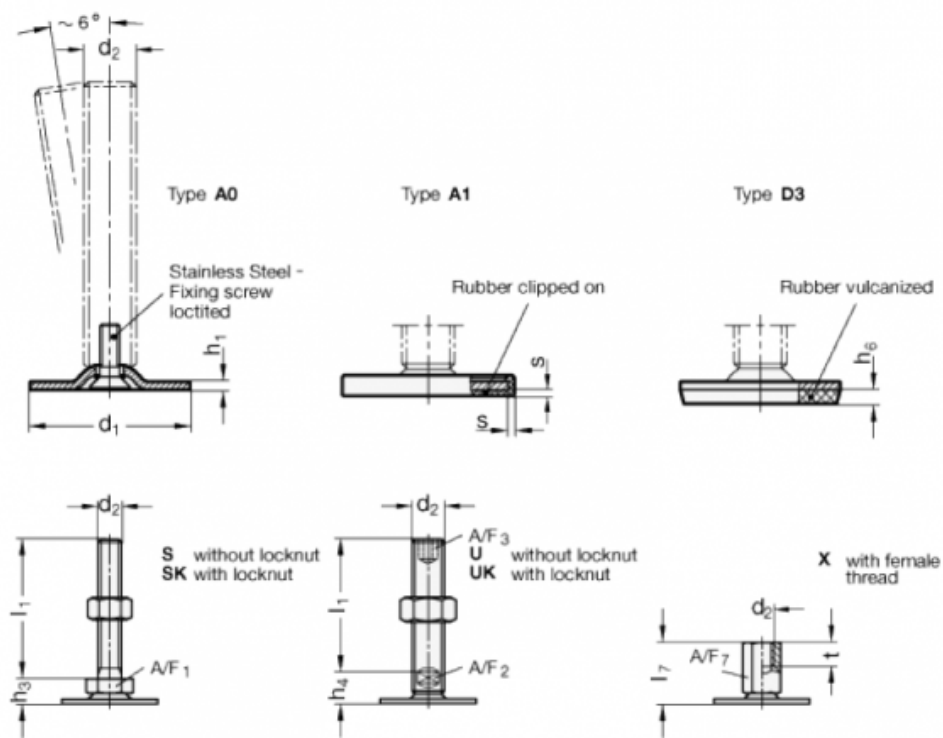

Data Sheet

Article number: 204080M20200A3UK

Description: E+G levelling foot
GN 40-80-M20-200-A3-UK

Note: UK With nut, Hexagon socket at the top, Wrench flat at the bottom

Measures

A/F2 = 15
 A/F3 = 10
 d1 = 80
 d2 = M20
 h1 = 3
 h4 = 18
 h6 = 5
 l1 = 200